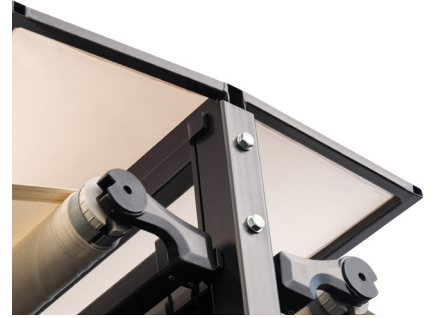

Duetto Classic

Width [m]	4,2 - 12,0	4,2 - 12	4,2 - 12	4,2 - 12
Outreach to each side [m]	2,0	2,5	3,0	3,5
Weight [kg/rm]	~70	~70	~70	~70

Cover	acrylic, Airtex (PVC-coated polyester), polyester
Printing techniques	screen printing (polyester, acrylic), digital printing (Airtex)
Frame colour	cream, white, anthracite
Valance	straight or wavy
Inclination angle	5° - 60°
Wind class	1 or 2
Installation	freestanding
Opening system	crank
Packing	cardboard box 30 cm x 30 cm x (width + ~20 cm)

Optional:

- + electric motor, steering remote
- + weather station
- + LED lighting in the arms
- + telescopic supports to reinforce the awning structure
- cannot be used with the weather station