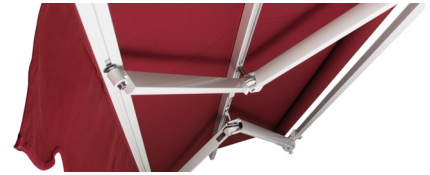

Andaluzja

Cassette-free awning

Width [m]	3,1 - 6,0	3,6 - 6,0	4,2 - 6,0	4,2 - 6,0
Outreach [m]	2,5	3,0	3,0	3,5
Weight [kg/lm]	14	14	14	14

Cover	acrylic, Airtex (PVC-coated polyester), polyester
Printing techniques	screen printing (polyester, acrylic), digital printing (Airtex)
Frame colour	cream, grey, anthracite
Valance	straight or wavy
Inclination angle	5° - 30°
Open arms angle	140° and 170°
Wind class	1 or 2
Installation	to the facade
Opening system	crank
Packing	cardboard box 30 cm x 30 cm x width (width + ~20 cm)

Optional

+ electric motor, steering remote

+ weather station

+ telescopic supports to reinforce the awning structure - cannot be used with the weather station