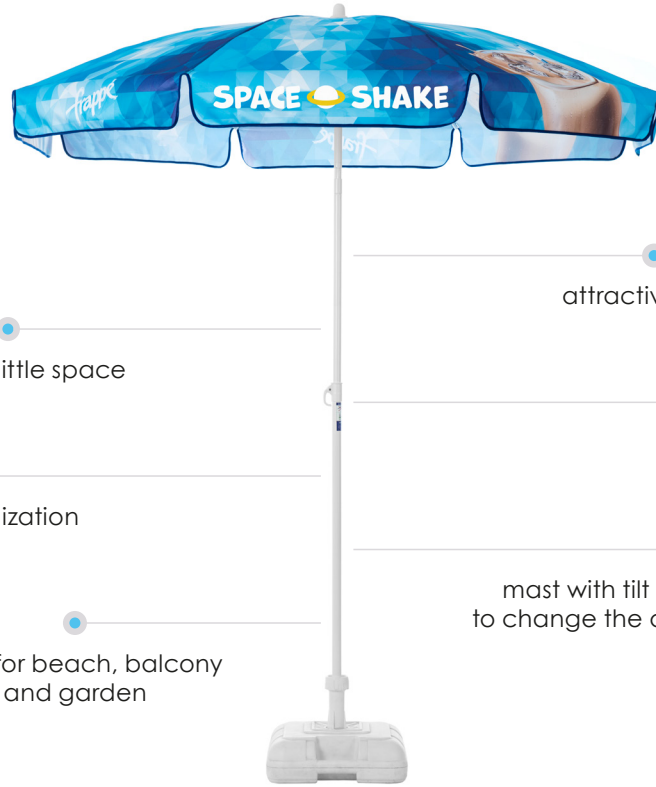

Beach Parasols

- attractive price
- takes up little space
- light and mobile
- the possibility of any personalization
- mast with tilt option allows you to change the angle of the canopy
- ideal for beach, balcony and garden