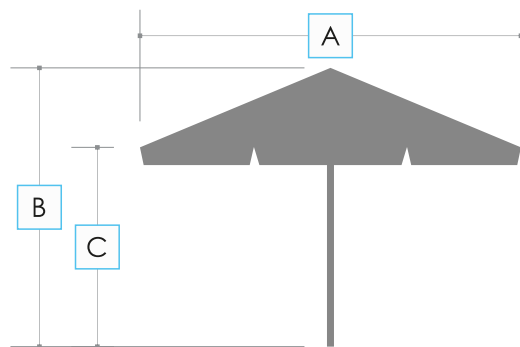

Beach Parasols

- attractive price
- takes up little space
- light and mobile
- the possibility of any personalization
- mast with tilt option allows you to change the angle of the canopy
- ideal for beach, balcony and garden

Size	1,25 x 1,25 m	1,35 x 1,35 m	1,8 x 1,8 m	1,8 m / 8	2 x 2 m	2 m / 8
Dimensions [mm]	A: 1250 (max)* B: 2300 (max)* C: - D: - E: 2300 (max)*	A: 1350 (max)* B: 2300 (max)* C: - D: - E: 2300 (max)*	A: 1800 (max)* B: 2450 (max)* C: - D: - E: 2450 (max)*	A: 1800 (max)* B: 2300 (max)* C: - D: - E: 2300 (max)*	A: 2000(max)* B: 2700 (max)* C: - D: - E: 2700 (max)*	A: 2000 (max)* B: 2300 (max)* C: - D: - E: 2300 (max)*

*adjustable height