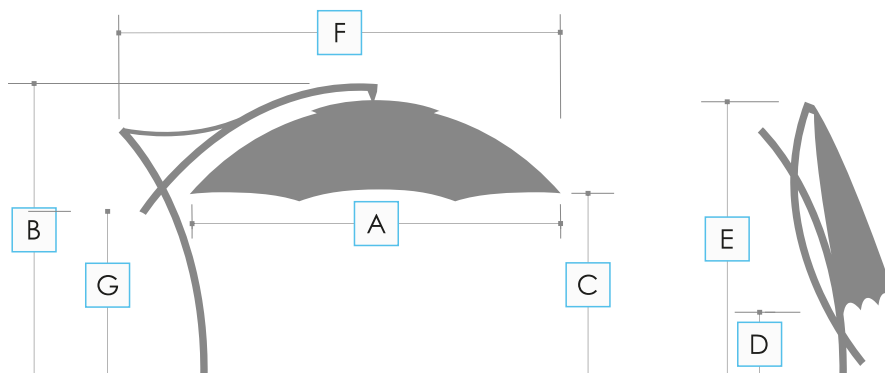

# Side Leg Ibiza

Check out how to open this parasol

Size	3,5 x 3,5 m	3,5 m / 8	4,2 m / 8
Dimensions [mm]	<b>A:</b> 3500 <b>F:</b> 4030 <b>B:</b> 3165 <b>G:</b> 1545 <b>C:</b> 1905 <b>D:</b> 180 <b>E:</b> 2780	<b>A:</b> 3500 <b>F:</b> 4050 <b>B:</b> 2945 <b>G:</b> 1615 <b>C:</b> 2035 <b>D:</b> 500 <b>E:</b> 2600	<b>A:</b> 4200 <b>F:</b> 4600 <b>B:</b> 3280 <b>G:</b> 1660 <b>C:</b> 2150 <b>D:</b> 590 <b>E:</b> 3030

## Printing techniques

digital printing

flat printing

hand screen printing

## Canopy finish

without vent

with vent

second roof

Size	3,5 x 3,5 m	3,5 m / 8	4,2 m / 8
Opening system	crank and handle		

	Canopy finish		
Vent	as a standard	-	-
Without vent		-	
Second roof	-	as a standard	as a standard

Type and colour of frame	aluminum, grey RAL 9022
Number of ribs	8
Type of base	PDKI-BCW, PDZI
Permissible maximum wind speed [m/s (km/h)]	7,9 (28)
Pole diameter [mm]	2 x 70