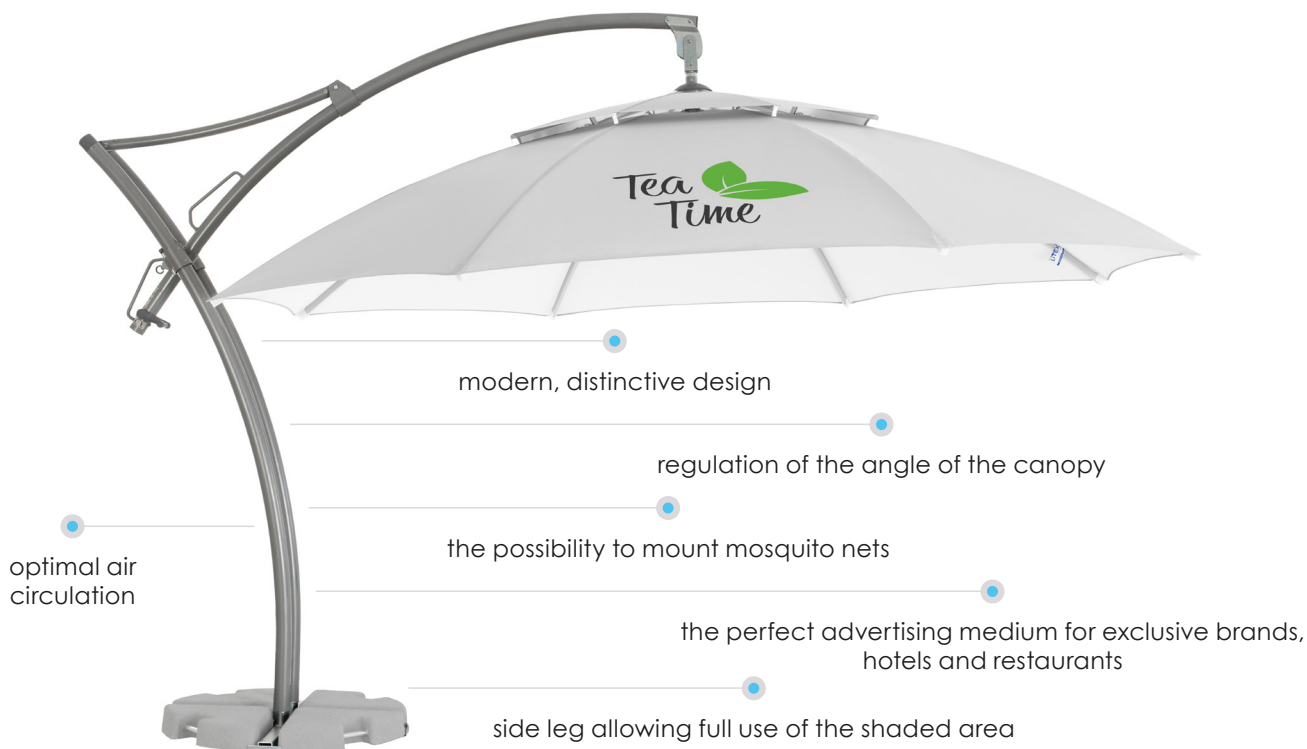

# Side Leg Ibiza

Check out how to open this parasol

Size	3,5 x 3,5 m	3,5 m / 8	4,2 m / 8
Dimensions [mm]	<b>A:</b> 3500 <b>F:</b> 4030 <b>B:</b> 3165 <b>G:</b> 1545 <b>C:</b> 1905 <b>D:</b> 180 <b>E:</b> 2780	<b>A:</b> 3500 <b>F:</b> 4050 <b>B:</b> 2945 <b>G:</b> 1615 <b>C:</b> 2035 <b>D:</b> 500 <b>E:</b> 2600	<b>A:</b> 4200 <b>F:</b> 4600 <b>B:</b> 3280 <b>G:</b> 1660 <b>C:</b> 2150 <b>D:</b> 590 <b>E:</b> 3030

## Canopy finish

without vent

with vent

second roof

Size	3,5 x 3,5 m	3,5 m / 8	4,2 m / 8
Opening system	crank and handle		

	Canopy finish		
Vent	as a standard	-	-
Without vent		-	
Second roof	-	as a standard	as a standard

Type and colour of frame	aluminum, grey RAL 9022
Number of ribs	8
Type of base	PDKI-BCW, PDZI
Permissible maximum wind speed [m/s (km/h)]	7,9 (28)
Pole diameter [mm]	2 x 70