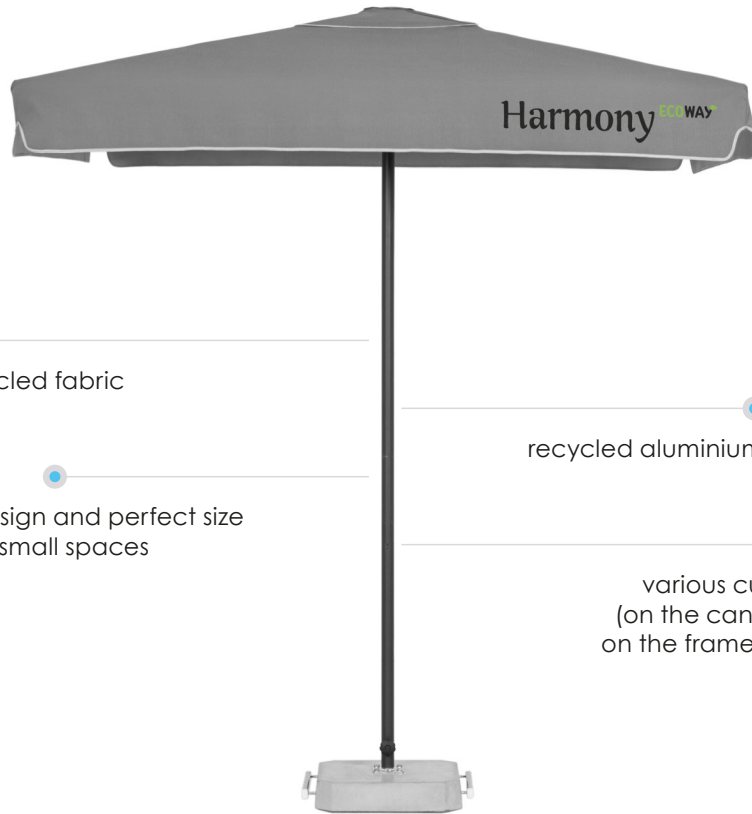

# Harmony ECOWAY

canopy made from recycled fabric (rPET)

modern design and perfect size for small spaces

recycled aluminium frame, recyclable

various customisation options (on the canopy - panels, valance, on the frame, on the base laminate)

Size	2 x 2 m					
Dimensions [mm]	A: 2000	B: 2350	C: 2055	D: 940	E: 2350	F: 700

### Canopy finish

with valance

without valance

Size	2 x 2
Opening system	skip

	Canopy finish
Vent	as a standard
Without vent	-
Second roof	-

Type and colour of frame	aluminum + steel, anthracite RAL 7021, mat
Number of ribs	4
Type of base	PB450R40
Permissible maximum wind speed [m/s (km/h)]	7,9 (28)
Pole diameter [mm]	40
Packing [mm]	cardboard box 1715 x 215 x 230