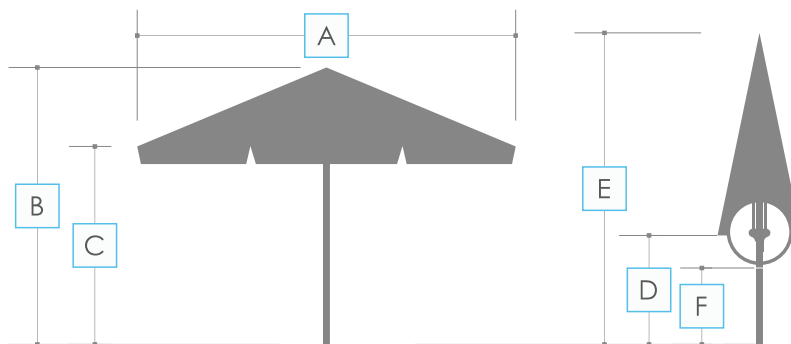

# Harmony ECOWAY

canopy made from recycled fabric (rPET)

modern design and perfect size for small spaces

recycled aluminium frame, recyclable

various customisation options (on the canopy - panels, valance, on the frame, on the base laminate)

Size	2 x 2 m					
Dimensions [mm]	A: 2000	B: 2350	C: 2055	D: 940	E: 2350	F: 700

### Printing techniques

digital printing

flat printing

### Canopy finish

with valance

without valance

Size	2 x 2
Opening system	skip

	Canopy finish
Vent	as a standard
Without vent	-
Second roof	-

Type and colour of frame	aluminum + steel, anthracite RAL 7021, mat
Number of ribs	4
Type of base	PB450R40
Permissible maximum wind speed [m/s (km/h)]	7,9 (28)
Pole diameter [mm]	40
Packing [mm]	cardboard box 1715 x 215 x 230