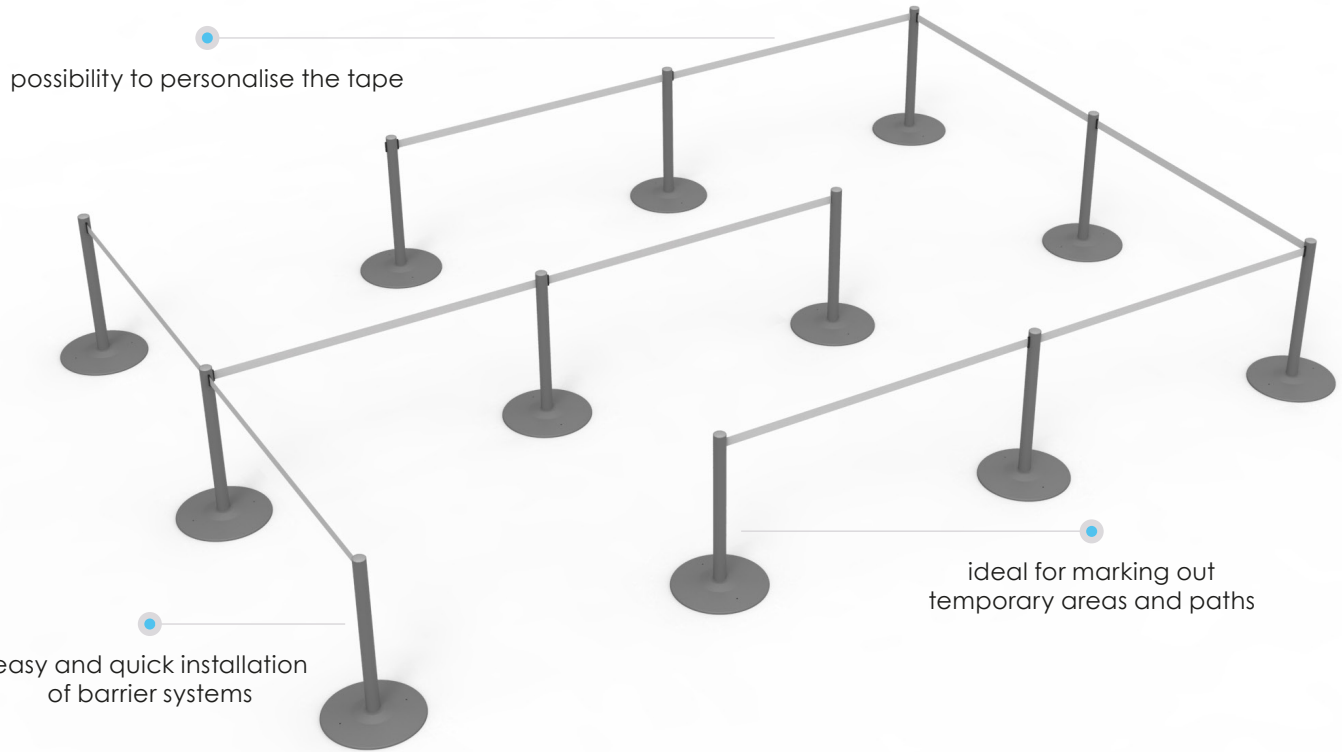

## RE POST

Retractable barrier post

RE POST

Height [cm]	85
Base diameter [cm]	45
Pole diameter [cm]	7

Material	powder coated steel
Weight [kg]	8
Tape	length: 300 cm, width: 5 cm, print: print on the tape (optional)*
Mechanism	spring based webbing retractor, magnetic belt end

\* The print is made by digital printing on a polyester fabric tape; available colours of tape for digital printing according to the Neoplain sampler: Gray (12), White (01), Ecru (11)\*\*, Beige (10)\*\*; background colour has a significant impact on the final colour of the print, which is why we recommend printing on a white tape - White (01), in the case of printing on a tape other than white, the logotypes are made in dark, contrasting colours; we do not make white prints on coloured tapes; it is possible to order a sample print on any fabric from the Neoplain palette.  
 \*\* colour not included in the standard colours palette; delivery date can be extended.